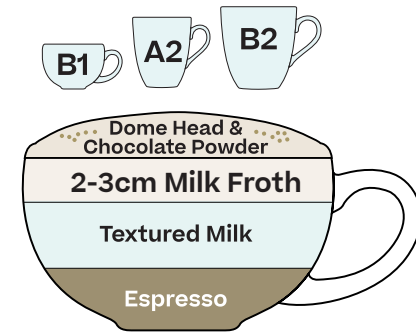

HOT DRINKS Cheat Sheet

CROCKERY

SEE MORE ON
BACK OF PAGE