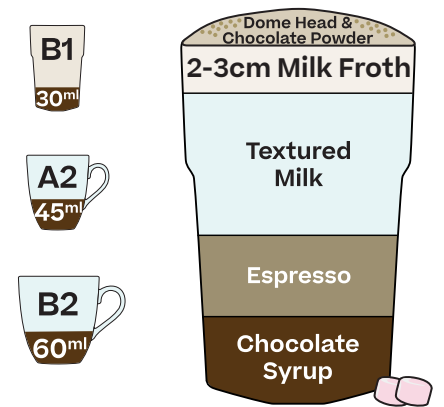

## CROCKERY

SEE MORE ON  
BACK OF PAGE

# HOT DRINKS Cheat Sheet

## CROCKERY

**CHAI LATTE**

**HOT CHOCOLATE**

**MOCHA**

**DIRTY CHAI LATTE**

**WHITE HOT CHOCOLATE**

**WHITE CHOCOLATE MOCHA**

**VIENNA**